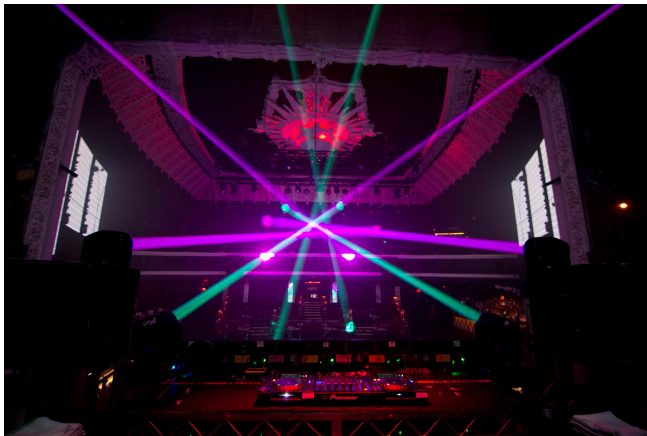

VIZI HYBRID 16RX™

#VIZ229

Rear View

The ADJ Vizi Hybrid 16RX features a motorized focus and PowerCon In/Out for daisy chaining the power. Other professional features include: Frost filter to turn the hard edge beam to a wash, 6 & 8-facet prisms, stepper motors for quick, precise movement.

The Vizi Hybrid 16RX Moving Head fixture is powered by the revolutionary Philips® Platinum 16R discharge lamp technology (8000° K, 1,500 hr). The powerful Platinum 16R has an output comparable to a 575W fixture, with double the output of a 250W fixture. It also offers a flat, even spot field and even more saturation of colors. The Vizi Hybrid 16RX is much faster than previous ADJ moving heads because it is much lighter in weight and more compact than other moving heads in its class.

Features

- Gobo scroll mode
- LED DMX 4-Button menu system
- Auto X-Y repositioning
- Gobo Shake effect for both wheels
- Independent gobo and color wheels
- Pan/Tilt Invert
- 16-Bit Pan/Tilt Positioning
- Pan/Tilt speed adjustment
- Prism Rotation
- Motorized focus
- Motorized Zoom
- Shutter: Pulse effect; random strobe slow to fast
- Electronic Dimming: 0% - 100%
- Strobe effect
- Frost Filter
- Omega Quicklock Brackets included

Specs.

- 19 DMX channels
- Pan: 360-degree standard (540-degree optional)
- Tilt: 270-degree
- Stepper motors with micro stepping
- 3-32 degree beam angle
- 14 colors + white
- 2 Separate Gobo Wheels: Wheel 1 - 17 static, fixed gobos + spot. Wheel 2 – 12 Colored Glass Gobos + spot.
- 6 & 8-facet Prism with macros
- 3/5-pin XLR In/Out
- LUX: 770000 @ 5M, 220000 @ 10M
- Powercon in/out
- Power Consumption: 537W
- Multi-voltage Operation: 100-240V, 50Hz/60Hz
- Lamp: Philips® Platinum 16R discharge, 8,000° K – 1,500 hr. long life
- Dimensions (LxWxH): 394x325x522mm / 23" x 13.5" x 15.5"
- Weight: 23 kg. / 51 lbs.