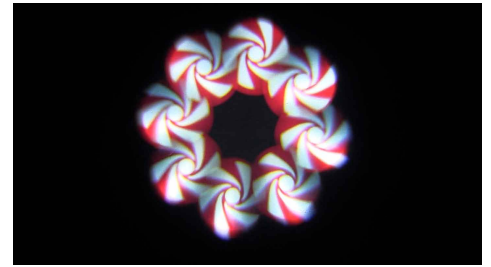

VIZI HYBRID 16RX™

#VIZ229

Rear View

The ADJ Vizi Hybrid 16RX features a motorized focus and PowerCon In/Out for daisy chaining the power. Other professional features include: Frost filter to turn the hard edge beam to a wash, 6 & 8-facet prisms, stepper motors for quick, precise movement.

Features

- Gobo scroll mode
- LED DMX 4-Button menu system
- Auto X-Y repositioning
- Gobo Shake effect for both wheels
- Independent gobo and color wheels
- Pan/Tilt Invert
- 16-Bit Pan/Tilt Positioning
- Pan/Tilt speed adjustment
- Prism Rotation
- Motorized focus
- Motorized Zoom
- Shutter: Pulse effect; random strobe slow to fast
- Electronic Dimming: 0% - 100%
- Strobe effect
- Frost Filter
- Omega Quicklock Brackets included

Specs.

- 19 DMX channels
- Pan: 360-degree standard (540-degree optional)
- Tilt: 270-degree
- Stepper motors with micro stepping
- 3-32 degree beam angle
- 14 colors + white
- 2 Separate Gobo Wheels: Wheel 1 - 17 static, fixed gobos + spot. Wheel 2 – 12 Colored Glass Gobos + spot.
- 6 & 8-facet Prism with macros
- 3/5-pin XLR In/Out
- LUX: 770000 @ 5M, 220000 @ 10M
- Powercon in/out
- Power Consumption: 537W
- Multi-voltage Operation: 100-240V, 50Hz/60Hz
- Lamp: Philips® Platinum 16R discharge, 8,000° K – 1,500 hr. long life
- Dimensions (LxWxH): 394x325x522mm / 23" x 13.5" x 15.5"
- Weight: 23 kg. / 51 lbs.

Specifications subject to change without notice.

Photometric Chart

32°(LUX)	0	11950	2025	940	569
3°(LUX)	0	754000	161000	81000	47300

VIZI HYBRID 16RX™

#VIZ229

PRISM LAYERING

ROTATING 6-FACET & 8-FACET PRISMS