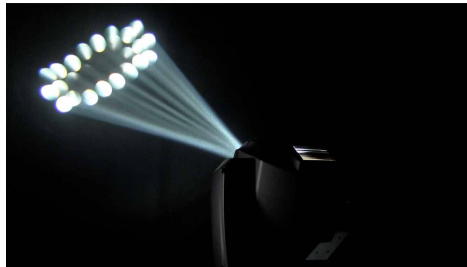

VIZI HYBRID 16RX™

#VIZ229

PRISM LAYERING