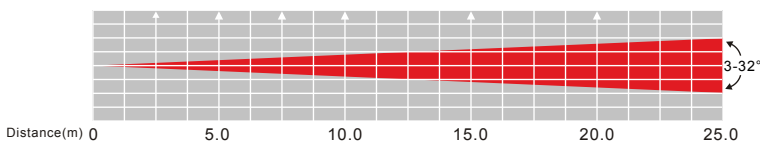

Photometric Chart

32°(LUX)	0	11950	2025	940	569
3°(LUX)	0	754000	161000	81000	47300